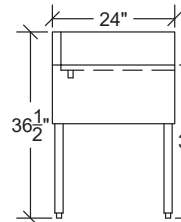

KR24 Corner Drainboard with Left Return