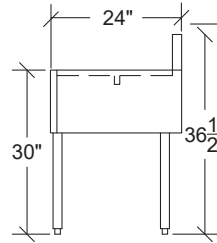

Model: _____ Item #: _____ Date: _____
 Project: _____ Qty: _____ Approved By: _____

Drainboards and Corner Drainboards

Royal Series Underbar

Standard Drainboards

Model	Overall Length (A)	Left Side to Drain (B)	Depth	Back Side to Drain	Weight (lbs.)
KR19-GS12	12"	6"	19"	9-1/2"	38
KR19-GS18	18"	14"	19"	9-1/2"	44
KR19-GS24	24"	20"	19"	9-1/2"	50
KR19-GS30	30"	26"	19"	9-1/2"	56
KR19-GS36	36"	32"	19"	9-1/2"	62
KR19-GS42	42"	21"	19"	9-1/2"	68
KR19-GS48	48"	24"	19"	9-1/2"	74
KR24-GS12	12"	6"	24"	11-1/2"	43
KR24-GS18	18"	14"	24"	11-1/2"	49
KR24-GS24	24"	20"	24"	11-1/2"	55
KR24-GS30	30"	26"	24"	11-1/2"	61
KR24-GS36	36"	32"	24"	11-1/2"	68
KR24-GS42	42"	21"	24"	11-1/2"	75
KR24-GS48	48"	24"	24"	11-1/2"	82

KR19 Standard Drainboard

KR24 Standard Drainboard

Corner Drainboards

Model	Overall Length (A)	Left Side to Drain (B)	Depth	Back Side to Drain	Return End	Weight (lbs.)
KR19-C18L	18"	4"	19"	9-1/2"	Left	41
KR19-C18R	18"	14"	19"	9-1/2"	Right	41
KR19-C24L	24"	4"	19"	9-1/2"	Left	47
KR19-C24R	24"	20"	19"	9-1/2"	Right	47
KR19-C30L	30"	4"	19"	9-1/2"	Left	53
KR19-C30R	30"	26"	19"	9-1/2"	Right	53
KR19-C36L	36"	4"	19"	9-1/2"	Left	59
KR19-C36R	36"	32"	19"	9-1/2"	Right	59
KR19-C42L	42"	4"	19"	9-1/2"	Left	65
KR19-C42R	42"	38"	19"	9-1/2"	Right	65
KR19-C48L	48"	4"	19"	9-1/2"	Left	71
KR19-C48R	48"	44"	19"	9-1/2"	Right	71
KR24-C18L	18"	4"	24"	11-1/2"	Left	51
KR24-C18R	18"	14"	24"	11-1/2"	Right	51
KR24-C24L	24"	4"	24"	11-1/2"	Left	57
KR24-C24R	24"	20"	24"	11-1/2"	Right	57
KR24-C30L	30"	4"	24"	11-1/2"	Left	64
KR24-C30R	30"	26"	24"	11-1/2"	Right	64
KR24-C36L	36"	4"	24"	11-1/2"	Left	70
KR24-C36R	36"	32"	24"	11-1/2"	Right	70
KR24-C42L	42"	4"	24"	11-1/2"	Left	77
KR24-C42R	42"	38"	24"	11-1/2"	Right	77
KR24-C48L	48"	4"	24"	11-1/2"	Left	85
KR24-C48R	48"	44"	24"	11-1/2"	Right	85