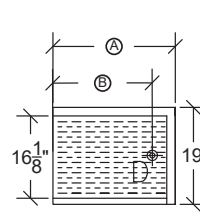

Model: _____ Item #: _____ Date: _____
 Project: _____ Qty: _____ Approved By: _____

Drainboards and Corner Drainboards

Royal Series Underbar

Standard Drainboards

Model	Overall Length (A)	Left Side to Drain (B)	Depth	Back Side to Drain	Weight (lbs.)
KR19-GS12	12"	6"	19"	9-1/2"	38
KR19-GS18	18"	14"	19"	9-1/2"	44
KR19-GS24	24"	20"	19"	9-1/2"	50
KR19-GS30	30"	26"	19"	9-1/2"	56
KR19-GS36	36"	32"	19"	9-1/2"	62
KR19-GS42	42"	21"	19"	9-1/2"	68
KR19-GS48	48"	24"	19"	9-1/2"	74
KR24-GS12	12"	6"	24"	11-1/2"	43
KR24-GS18	18"	14"	24"	11-1/2"	49
KR24-GS24	24"	20"	24"	11-1/2"	55
KR24-GS30	30"	26"	24"	11-1/2"	61
KR24-GS36	36"	32"	24"	11-1/2"	68
KR24-GS42	42"	21"	24"	11-1/2"	75
KR24-GS48	48"	24"	24"	11-1/2"	82

KR19 Standard Drainboard

KR24 Standard Drainboard

Corner Drainboards

Model	Overall Length (A)	Left Side to Drain (B)	Depth	Back Side to Drain	Return End	Weight (lbs.)
KR19-C18L	18"	4"	19"	9-1/2"	Left	41
KR19-C18R	18"	14"	19"	9-1/2"	Right	41
KR19-C24L	24"	4"	19"	9-1/2"	Left	47
KR19-C24R	24"	20"	19"	9-1/2"	Right	47
KR19-C30L	30"	4"	19"	9-1/2"	Left	53
KR19-C30R	30"	26"	19"	9-1/2"	Right	53
KR19-C36L	36"	4"	19"	9-1/2"	Left	59
KR19-C36R	36"	32"	19"	9-1/2"	Right	59
KR19-C42L	42"	4"	19"	9-1/2"	Left	65
KR19-C42R	42"	38"	19"	9-1/2"	Right	65
KR19-C48L	48"	4"	19"	9-1/2"	Left	71
KR19-C48R	48"	44"	19"	9-1/2"	Right	71
KR24-C18L	18"	4"	24"	11-1/2"	Left	51
KR24-C18R	18"	14"	24"	11-1/2"	Right	51
KR24-C24L	24"	4"	24"	11-1/2"	Left	57
KR24-C24R	24"	20"	24"	11-1/2"	Right	57
KR24-C30L	30"	4"	24"	11-1/2"	Left	64
KR24-C30R	30"	26"	24"	11-1/2"	Right	64
KR24-C36L	36"	4"	24"	11-1/2"	Left	70
KR24-C36R	36"	32"	24"	11-1/2"	Right	70
KR24-C42L	42"	4"	24"	11-1/2"	Left	77
KR24-C42R	42"	38"	24"	11-1/2"	Right	77
KR24-C48L	48"	4"	24"	11-1/2"	Left	85
KR24-C48R	48"	44"	24"	11-1/2"	Right	85