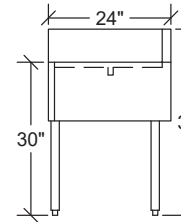

KR24 Corner Drainboard with Right Return