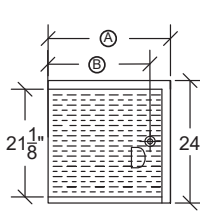

KR24 Corner Drainboard with Right Return