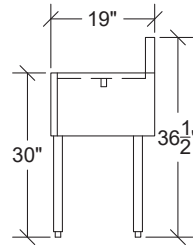

Model: _____ Item #: _____ Date: _____
 Project: _____ Qty: _____ Approved By: _____

Drainboards and Corner Drainboards

Royal Series Underbar

Standard Drainboards

Model	Overall Length (A)	Left Side to Drain (B)	Depth	Back Side to Drain	Weight (lbs.)
KR19-GS12	12"	6"	19"	9-1/2"	38
KR19-GS18	18"	14"	19"	9-1/2"	44
KR19-GS24	24"	20"	19"	9-1/2"	50
KR19-GS30	30"	26"	19"	9-1/2"	56
KR19-GS36	36"	32"	19"	9-1/2"	62
KR19-GS42	42"	21"	19"	9-1/2"	68
KR19-GS48	48"	24"	19"	9-1/2"	74
KR24-GS12	12"	6"	24"	11-1/2"	43
KR24-GS18	18"	14"	24"	11-1/2"	49
KR24-GS24	24"	20"	24"	11-1/2"	55
KR24-GS30	30"	26"	24"	11-1/2"	61
KR24-GS36	36"	32"	24"	11-1/2"	68
KR24-GS42	42"	21"	24"	11-1/2"	75
KR24-GS48	48"	24"	24"	11-1/2"	82

KR19 Standard Drainboard

KR24 Standard Drainboard

Corner Drainboards

Model	Overall Length (A)	Left Side to Drain (B)	Depth	Back Side to Drain	Return End	Weight (lbs.)
KR19-C18L	18"	4"	19"	9-1/2"	Left	41
KR19-C18R	18"	14"	19"	9-1/2"	Right	41
KR19-C24L	24"	4"	19"	9-1/2"	Left	47
KR19-C24R	24"	20"	19"	9-1/2"	Right	47
KR19-C30L	30"	4"	19"	9-1/2"	Left	53
KR19-C30R	30"	26"	19"	9-1/2"	Right	53
KR19-C36L	36"	4"	19"	9-1/2"	Left	59
KR19-C36R	36"	32"	19"	9-1/2"	Right	59
KR19-C42L	42"	4"	19"	9-1/2"	Left	65
KR19-C42R	42"	38"	19"	9-1/2"	Right	65
KR19-C48L	48"	4"	19"	9-1/2"	Left	71
KR19-C48R	48"	44"	19"	9-1/2"	Right	71
KR24-C18L	18"	4"	24"	11-1/2"	Left	51
KR24-C18R	18"	14"	24"	11-1/2"	Right	51
KR24-C24L	24"	4"	24"	11-1/2"	Left	57
KR24-C24R	24"	20"	24"	11-1/2"	Right	57
KR24-C30L	30"	4"	24"	11-1/2"	Left	64
KR24-C30R	30"	26"	24"	11-1/2"	Right	64
KR24-C36L	36"	4"	24"	11-1/2"	Left	70
KR24-C36R	36"	32"	24"	11-1/2"	Right	70
KR24-C42L	42"	4"	24"	11-1/2"	Left	77
KR24-C42R	42"	38"	24"	11-1/2"	Right	77
KR24-C48L	48"	4"	24"	11-1/2"	Left	85
KR24-C48R	48"	44"	24"	11-1/2"	Right	85