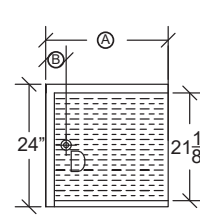

KR24 Corner Drainboard with Left Return