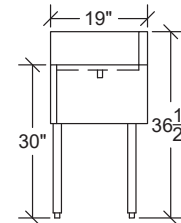

Model: _____ Item #: _____ Date: _____
 Project: _____ Qty: _____ Approved By: _____

Drainboards and Corner Drainboards

Royal Series Underbar

Standard Drainboards

Model	Overall Length (A)	Left Side to Drain (B)	Depth	Back Side to Drain	Weight (lbs.)
KR19-GS12	12"	6"	19"	9-1/2"	38
KR19-GS18	18"	14"	19"	9-1/2"	44
KR19-GS24	24"	20"	19"	9-1/2"	50
KR19-GS30	30"	26"	19"	9-1/2"	56
KR19-GS36	36"	32"	19"	9-1/2"	62
KR19-GS42	42"	21"	19"	9-1/2"	68
KR19-GS48	48"	24"	19"	9-1/2"	74
KR24-GS12	12"	6"	24"	11-1/2"	43
KR24-GS18	18"	14"	24"	11-1/2"	49
KR24-GS24	24"	20"	24"	11-1/2"	55
KR24-GS30	30"	26"	24"	11-1/2"	61
KR24-GS36	36"	32"	24"	11-1/2"	68
KR24-GS42	42"	21"	24"	11-1/2"	75
KR24-GS48	48"	24"	24"	11-1/2"	82

KR19 Standard Drainboard

KR24 Standard Drainboard

Corner Drainboards

Model	Overall Length (A)	Left Side to Drain (B)	Depth	Back Side to Drain	Return End	Weight (lbs.)
KR19-C18L	18"	4"	19"	9-1/2"	Left	41
KR19-C18R	18"	14"	19"	9-1/2"	Right	41
KR19-C24L	24"	4"	19"	9-1/2"	Left	47
KR19-C24R	24"	20"	19"	9-1/2"	Right	47
KR19-C30L	30"	4"	19"	9-1/2"	Left	53
KR19-C30R	30"	26"	19"	9-1/2"	Right	53
KR19-C36L	36"	4"	19"	9-1/2"	Left	59
KR19-C36R	36"	32"	19"	9-1/2"	Right	59
KR19-C42L	42"	4"	19"	9-1/2"	Left	65
KR19-C42R	42"	38"	19"	9-1/2"	Right	65
KR19-C48L	48"	4"	19"	9-1/2"	Left	71
KR19-C48R	48"	44"	19"	9-1/2"	Right	71
KR24-C18L	18"	4"	24"	11-1/2"	Left	51
KR24-C18R	18"	14"	24"	11-1/2"	Right	51
KR24-C24L	24"	4"	24"	11-1/2"	Left	57
KR24-C24R	24"	20"	24"	11-1/2"	Right	57
KR24-C30L	30"	4"	24"	11-1/2"	Left	64
KR24-C30R	30"	26"	24"	11-1/2"	Right	64
KR24-C36L	36"	4"	24"	11-1/2"	Left	70
KR24-C36R	36"	32"	24"	11-1/2"	Right	70
KR24-C42L	42"	4"	24"	11-1/2"	Left	77
KR24-C42R	42"	38"	24"	11-1/2"	Right	77
KR24-C48L	48"	4"	24"	11-1/2"	Left	85
KR24-C48R	48"	44"	24"	11-1/2"	Right	85