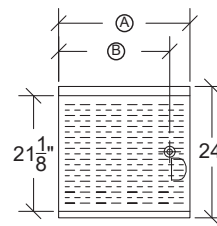

Model: _____ Item #: _____ Date: _____
 Project: _____ Qty: _____ Approved By: _____

Drainboards and Corner Drainboards

Royal Series Underbar

Standard Drainboards

Model	Overall Length (A)	Left Side to Drain (B)	Depth	Back Side to Drain	Weight (lbs.)
KR19-GS12	12"	6"	19"	9-1/2"	38
KR19-GS18	18"	14"	19"	9-1/2"	44
KR19-GS24	24"	20"	19"	9-1/2"	50
KR19-GS30	30"	26"	19"	9-1/2"	56
KR19-GS36	36"	32"	19"	9-1/2"	62
KR19-GS42	42"	21"	19"	9-1/2"	68
KR19-GS48	48"	24"	19"	9-1/2"	74
KR24-GS12	12"	6"	24"	11-1/2"	43
KR24-GS18	18"	14"	24"	11-1/2"	49
KR24-GS24	24"	20"	24"	11-1/2"	55
KR24-GS30	30"	26"	24"	11-1/2"	61
KR24-GS36	36"	32"	24"	11-1/2"	68
KR24-GS42	42"	21"	24"	11-1/2"	75
KR24-GS48	48"	24"	24"	11-1/2"	82

KR19 Standard Drainboard

KR24 Standard Drainboard

Corner Drainboards

Model	Overall Length (A)	Left Side to Drain (B)	Depth	Back Side to Drain	Return End	Weight (lbs.)
KR19-C18L	18"	4"	19"	9-1/2"	Left	41
KR19-C18R	18"	14"	19"	9-1/2"	Right	41
KR19-C24L	24"	4"	19"	9-1/2"	Left	47
KR19-C24R	24"	20"	19"	9-1/2"	Right	47
KR19-C30L	30"	4"	19"	9-1/2"	Left	53
KR19-C30R	30"	26"	19"	9-1/2"	Right	53
KR19-C36L	36"	4"	19"	9-1/2"	Left	59
KR19-C36R	36"	32"	19"	9-1/2"	Right	59
KR19-C42L	42"	4"	19"	9-1/2"	Left	65
KR19-C42R	42"	38"	19"	9-1/2"	Right	65
KR19-C48L	48"	4"	19"	9-1/2"	Left	71
KR19-C48R	48"	44"	19"	9-1/2"	Right	71
KR24-C18L	18"	4"	24"	11-1/2"	Left	51
KR24-C18R	18"	14"	24"	11-1/2"	Right	51
KR24-C24L	24"	4"	24"	11-1/2"	Left	57
KR24-C24R	24"	20"	24"	11-1/2"	Right	57
KR24-C30L	30"	4"	24"	11-1/2"	Left	64
KR24-C30R	30"	26"	24"	11-1/2"	Right	64
KR24-C36L	36"	4"	24"	11-1/2"	Left	70
KR24-C36R	36"	32"	24"	11-1/2"	Right	70
KR24-C42L	42"	4"	24"	11-1/2"	Left	77
KR24-C42R	42"	38"	24"	11-1/2"	Right	77
KR24-C48L	48"	4"	24"	11-1/2"	Left	85
KR24-C48R	48"	44"	24"	11-1/2"	Right	85