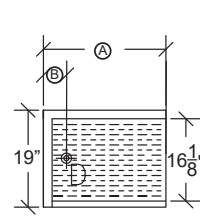

KR19 Corner Drainboard with Left Return