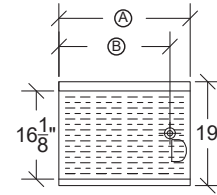

Optional Accessories

Model	Description
KR-303	Left and Right End Side Splashes for KR19
KR-310	Right End Splash for KR19
KR-311	Left End Splash for KR19
KR-313	Left and Right End Side Splashes for KR24
KR-314	Right End Splash for KR24
KR-315	Left End Splash for KR24
KR-201	4" x 4" Chase for Beer/Soda lines
KR-203	3/4" x 3-1/2" Soda Line Cutout in Backsplash
KR-204	3-1/2" Round Cutout for Soda/Beer Lines in Drainboard
RS-"XX"	Single Speed Rail ("XX" indicates size)
RD-"XX"	Double Speed Rail ("XX" indicates size)

Model: _____ Item #: _____ Date: _____
 Project: _____ Qty: _____ Approved By: _____

Drainboards and Corner Drainboards

Royal Series Underbar

Standard Drainboards

Model	Overall Length (A)	Left Side to Drain (B)	Depth	Back Side to Drain	Weight (lbs.)
KR19-GS12	12"	6"	19"	9-1/2"	38
KR19-GS18	18"	14"	19"	9-1/2"	44
KR19-GS24	24"	20"	19"	9-1/2"	50
KR19-GS30	30"	26"	19"	9-1/2"	56
KR19-GS36	36"	32"	19"	9-1/2"	62
KR19-GS42	42"	21"	19"	9-1/2"	68
KR19-GS48	48"	24"	19"	9-1/2"	74
KR24-GS12	12"	6"	24"	11-1/2"	43
KR24-GS18	18"	14"	24"	11-1/2"	49
KR24-GS24	24"	20"	24"	11-1/2"	55
KR24-GS30	30"	26"	24"	11-1/2"	61
KR24-GS36	36"	32"	24"	11-1/2"	68
KR24-GS42	42"	21"	24"	11-1/2"	75
KR24-GS48	48"	24"	24"	11-1/2"	82