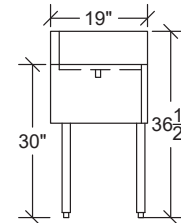

KR19 Corner Drainboard with Left Return