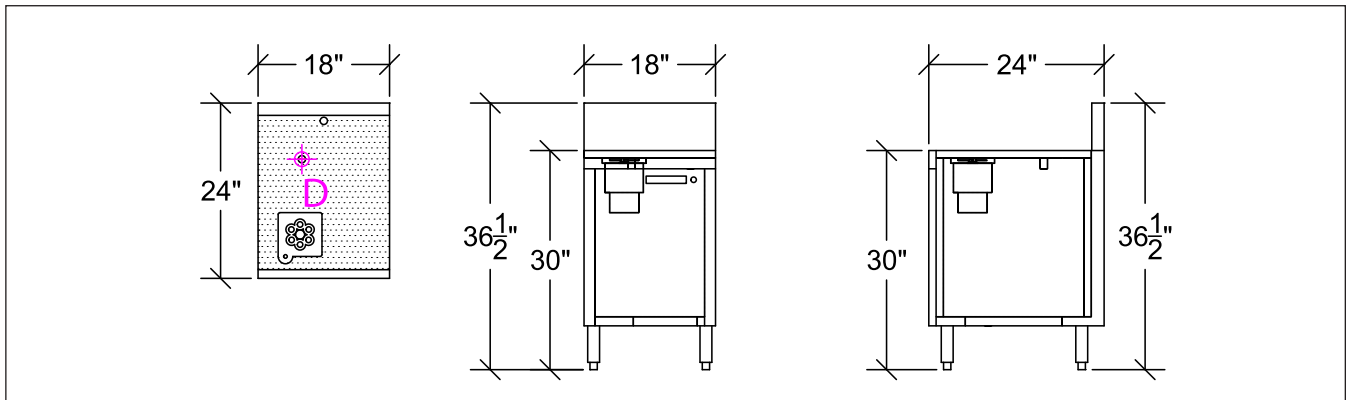

## Standard Features

- High performance glass froster unit built into front left corner
- 18"W flat top drainboard with removable perforated insert
- Built-in LED light that activates when froster is used
- Cabinet with locking door beneath with cutout for CO2 tank storage
- Includes worktop mounting kit
- Includes 100/240 V AC plug
- Built-in 1" drain
- High quality, stainless steel construction
- CO2 tank not included (20 lb recommended)
- 20 gauge stainless steel backsplash, drainboard, door, and back
- 22 gauge stainless steel sides
- 22 gauge galvanized steel bottom
- 18 gauge stainless steel legs

## Specifications

<b>Overall Size</b>	▪ 24" front to back depth x 18" W x 36" H
<b>Drain</b>	▪ 1" drain
<b>Legs</b>	▪ 1-5/8" tubular legs with grey plastic bullet feet
<b>Backsplash</b>	▪ 6-1/2"H x 1-1/2"D
<b>Gas Refrigerant</b>	▪ CO2 (food grade) carbon dioxide
<b>Cylinder Type</b>	▪ CO2 cylinder with siphon tube (not included)
<b>CO2 Line Length</b>	▪ Approx 10 feet (including connection valve)
<b>Power Supply</b>	▪ 100/240V AC plug included ▪ 14V 4A output ▪ Rechargeable 12V battery (not included)
<b>Power Input</b>	▪ 100 - 240V AC
<b>Frequency</b>	▪ 50 - 60 Hz
<b>Max Power Capacity</b>	▪ 50W
<b>Accessories</b>	▪ Worktop mounting kit and battery charger